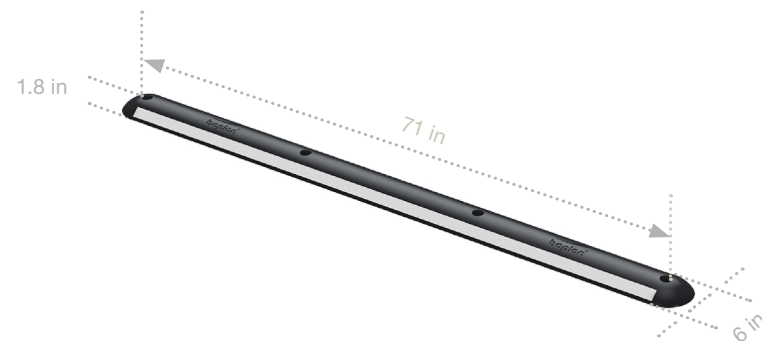

**READY
FOR
IMPACT**

WHEEL STOPS

**AN EFFECTIVE AND RELIABLE SAFETY
SOLUTION FOR PARKING MANAGEMENT**

SPEED BUMP

Our WHEEL SPEED CONTROL is a durable speed bump made from sturdy, UV-resistant vulcanized rubber. With 4 built-in reflectors to ensure better visibility in the dark. Both end and middle pieces come in black or yellow and can be combined in various ways to suit any road or passage width.

WHEEL SPEED CONTROL

CLEAR AND SAFE MARKING OF PARKING SPACES

The WS WHEELSTOP 105 includes eight built-in yellow reflector strips for optimal visibility in any condition.

WS WHEELSTOP 105

ROUNDED WHEEL STOP FOR MARKING PARKING SPACES

The WS WHEELSTOP 45 makes parking in parking lots safe and easy. Its sleek, durable design ensures optimal performance in any parking environment. Featuring a white reflective strip on a black casing, the wheel stop remains visible, even in low light. The robust construction ensures long-lasting performance. This makes the WHEELSTOP 45 an excellent choice for commercial parking facilities.

WS WHEELSTOP 45

PREVENTS VEHICLES FROM MANEUVERING OVER THE EDGE

The WS WHEELSTOP prevents vehicles from crossing the edge of a parking space into another vehicle or a wall. A yellow ridge along the top enhances visibility. Available in three models, it suits all types of vehicles, from regular cars to 40-ton trucks.