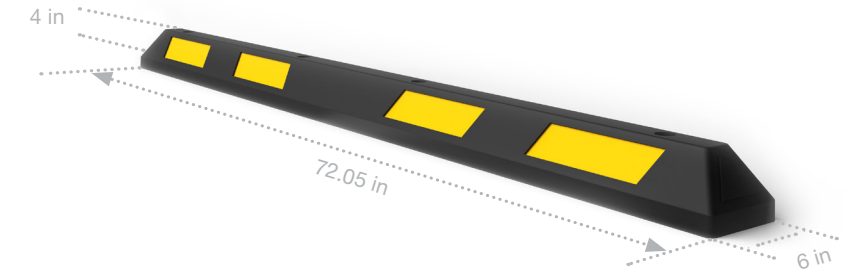

**READY
FOR
IMPACT**

WHEEL STOPS

**AN EFFECTIVE AND RELIABLE SAFETY
SOLUTION FOR PARKING MANAGEMENT**

SPEED BUMP

Our WHEEL SPEED CONTROL is a durable speed bump made from sturdy, UV-resistant vulcanized rubber. With 4 built-in reflectors to ensure better visibility in the dark. Both end and middle pieces come in black or yellow and can be combined in various ways to suit any road or passage width.

WHEEL SPEED CONTROL

CLEAR AND SAFE MARKING OF PARKING SPACES

The WS WHEELSTOP 105 includes eight built-in yellow reflector strips for optimal visibility in any condition.

WS WHEELSTOP 105

ROUNDED WHEEL STOP FOR MARKING PARKING SPACES

The WS WHEELSTOP 45 makes parking in parking lots safe and easy. Its sleek, durable design ensures optimal performance in any parking environment. Featuring a white reflective strip on a black casing, the wheel stop remains visible, even in low light. The robust construction ensures long-lasting performance. This makes the WHEELSTOP 45 an excellent choice for commercial parking facilities.

WS WHEELSTOP 45

PREVENTS VEHICLES FROM MANEUVERING OVER THE EDGE

The WS WHEELSTOP prevents vehicles from crossing the edge of a parking space into another vehicle or a wall. A yellow ridge along the top enhances visibility. Available in three models, it suits all types of vehicles, from regular cars to 40-ton trucks.