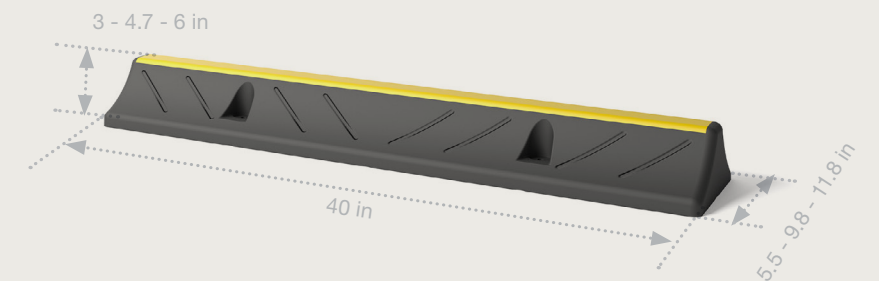

**READY
FOR
IMPACT**

WHEEL STOPS

**AN EFFECTIVE AND RELIABLE SAFETY
SOLUTION FOR PARKING MANAGEMENT**

SPEED BUMP

Our WHEEL SPEED CONTROL is a durable speed bump made from sturdy, UV-resistant vulcanized rubber. With 4 built-in reflectors to ensure better visibility in the dark. Both end and middle pieces come in black or yellow and can be combined in various ways to suit any road or passage width.

WHEEL SPEED CONTROL

CLEAR AND SAFE MARKING OF PARKING SPACES

The WS WHEELSTOP 105 includes eight built-in yellow reflector strips for optimal visibility in any condition.

WS WHEELSTOP 105

ROUNDED WHEEL STOP FOR MARKING PARKING SPACES

The WS WHEELSTOP 45 makes parking in parking lots safe and easy. Its sleek, durable design ensures optimal performance in any parking environment. Featuring a white reflective strip on a black casing, the wheel stop remains visible, even in low light. The robust construction ensures long-lasting performance. This makes the WHEELSTOP 45 an excellent choice for commercial parking facilities.

WS WHEELSTOP 45

PREVENTS VEHICLES FROM MANEUVERING OVER THE EDGE

The WS WHEELSTOP prevents vehicles from crossing the edge of a parking space into another vehicle or a wall. A yellow ridge along the top enhances visibility. Available in three models, it suits all types of vehicles, from regular cars to 40-ton trucks.