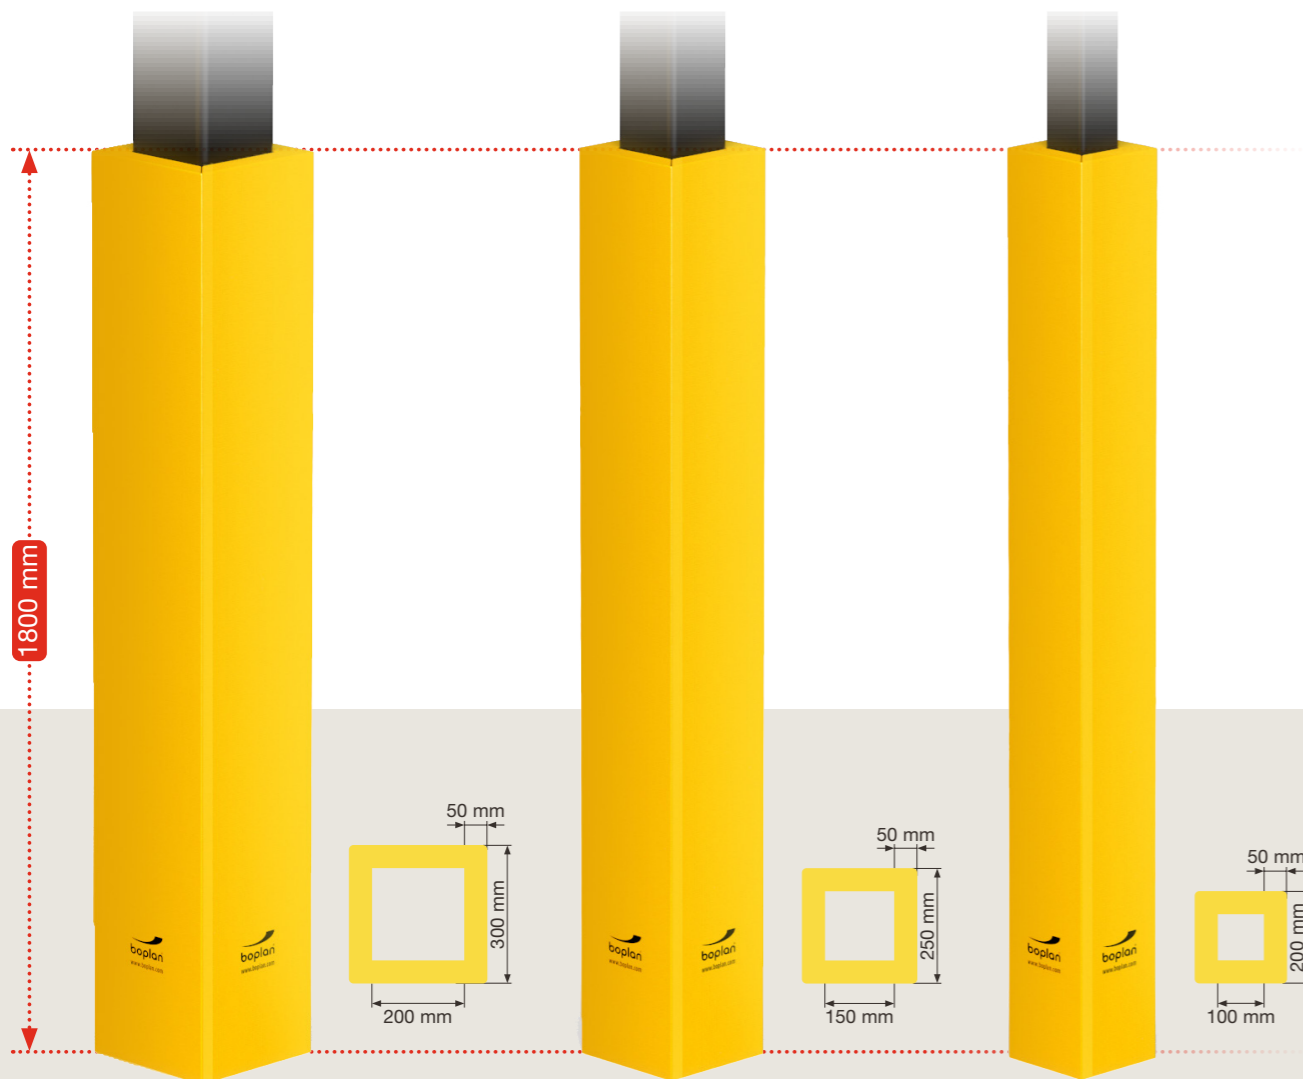

# SOFT COLUMN COVER

PROTECTS INFRASTRUCTURE AND  
PEOPLE AGAINST LIGHTER IMPACTS

The BOPLAN® **SOFT COLUMN COVER** with its 50 mm thick impact-absorbing foam layer is designed to protect columns against impacts from lighter traffic and to prevent people from being injured by sharp edges of steel columns or other hard metal pillars.

With a height of 1800 mm and a striking yellow colour, the SOFT COLUMN COVER guarantees optimal visibility. Installation is quick and easy with Velcro® strips. The water and UV resistant, hard-wearing PVC covering is easy to clean. In addition, 3 different diameters are available for a perfect fit.

## ADVANTAGES

- 5 mm thick foam layer absorbs impact
- Highly visible due to contrasting colour and height (1800 mm)
- Choice of 3 different diameters for a tight fit
- Easy to install and remove with Velcro® strips
- Water and UV resistant
- Easy to clean
- Long-lasting and hard-wearing