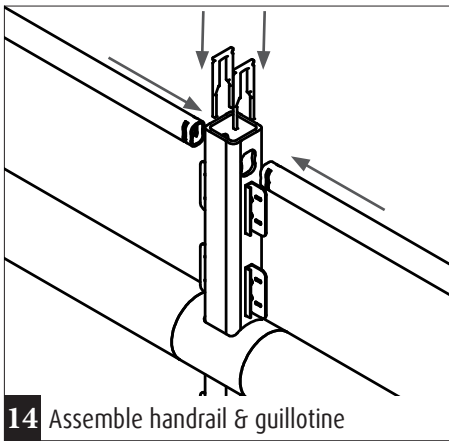

## INSTALLATION SHEET

TA5500 - ...

For more information, please visit [www.boplan.com](http://www.boplan.com)

Rev: 3 January 2023 1:54 pm

14 Assemble handrail & guillotine

15 Add caps

16 Fix the fence with M-clips, bolt and nut