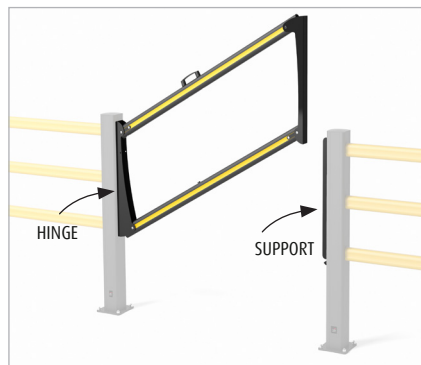

DROP GATE

SAFETY GATES

Revision: 30 May 2024 5:03 PM
Boplan reference: SG06...

PRODUCT SPECIFICATIONS

APPLICATION	
Environment	Safety gate that opens with an upward movement, minimizing space usage. It offers secure separation between pedestrian and high-traffic zones. For Indoor use only.
Features	For closing off access ways that have insufficient space to install a classic swing gate. Range of standards lengths available. Can be mounted on different FLEX IMPACT® systems. UV resistant. Impervious to most chemical products**
MATERIAL	
Gate rails	Extrilene® - UV resistant - Fire class E ^s - Non conductive - Impervious to most chemicals**
Fixations and springs	Steel
End cap / support / hinge	Lacquered steel
STANDARD COLOURS	
Gate rails	Black RAL 9005 / Yellow RAL 1003
End cap	Black
FIXATIONS (included)	
To fix hinge	<p>Bolts: M12x40mm - ZC (2x) Nuts: M12 - ZC (2x)</p> 
To fix support	<p>Bolts: M8 x 35mm - ZC (2x) Nuts: M8 - ZC (2x)</p> 

*Classification according to EN 13501-1:2007 +A1:2009 - Fire classification of construction products and building elements.

**Ask your local sales office for resistance to specific chemicals.

FEATURES AND FUNCTIONALITY - SG DROP GATE

ATTACH TO	
Boplan HP plus	
Boplan TB400 Plus Boplan TB260 Plus	

REQUIREMENTS	
Compatible	HP Plus handrails systems. TB400 Plus TB260 Plus
Environment	Indoor use only.
Operational temperature	-10°C up to + 40°C
Use	To be opened manually. Not indented for vehicle impact.
SIZE	
Standard Length	1000 mm 1500 mm
Variable Length	800 mm up to 1499 mm
Section gate rail	(H) 70 mm x (W) 50 mm
Weight (incl hinge, fixations,...)	10.2 kg (1000 mm version) 11.4 kg (1500 mm version)