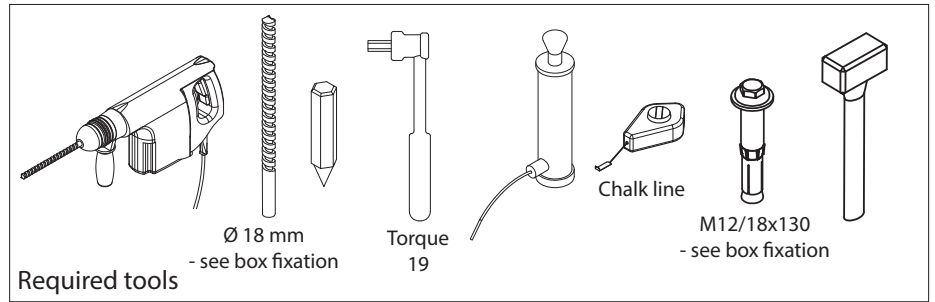

TB DOUBLE SUPER

DS4000-0011-0000YE

DS4000-0020-0000YE

DS4000-0012-0000YE

INSTALLATION SHEET

For more information, please visit www.boplan.com

Rev: 5 January 2023 8:58 am