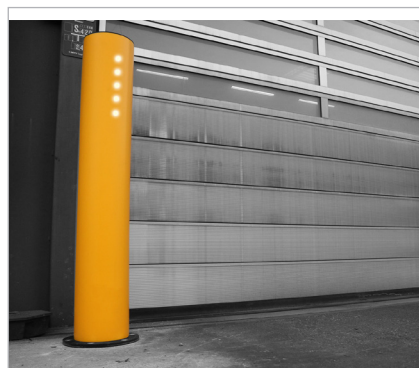

BO LED

**BOLLARDS
AND HEIGHT
RESTRICTORS**

Revision: 30 May 2024 5:04 PM
Boplan reference: ...-5LED..

PRODUCT SPECIFICATIONS

APPLICATION	
Environment	Bollard Impact with integrated LED's to light up the inside of a trailer when loading and unloading at a loading dock.
MATERIAL	
Bollard	Extrilene® - UV resistant - Fire class HB* - Non conductive - Impervious to most chemicals**
Baseplate	Zinc coated
STANDARD ColourS	
Bollard	Standard: Yellow RAL 1003 Also available in Black RAL 9005 (Multicolour)
Baseplate	Black
LEDS	
Type	5 high power LED's
Beam Angle	15° vertical / 45° horizontal
Power	16 W (total power)
Light intensity	600 Lumen
Light Temperature	6500 K
Lifetime	25.000 hours
POWER	
Mains connection	220 V
Cable connection	- Version with the power cable coming out of the bottom of the baseplate - Version with the power cable coming out of the side of the bollard

*Classification according to EN 13501-1:2007 +A1:2009 - Fire classification of construction products and building elements.

**Ask your local sales office for resistance to specific chemicals.

FIXATIONS		ZC (Zinc coated)	SS (Stainless steel)
Standard	Wedge anchor Countersunk	Ø20mm - M12 x 120mm	not available

FEATURES AND FUNCTIONALITY - BO LED

SIZE	
Height	1200 mm
Profile section post	Bollard: Ø200 mm (11 mm thick) Inner profile: 112 mm x 112 mm (10 mm thick) Impact foam (between Outer tube and Inner profile)
Baseplate	Round baseplate Ø275 mm - 12mm thick
Length cable	1.5 meter