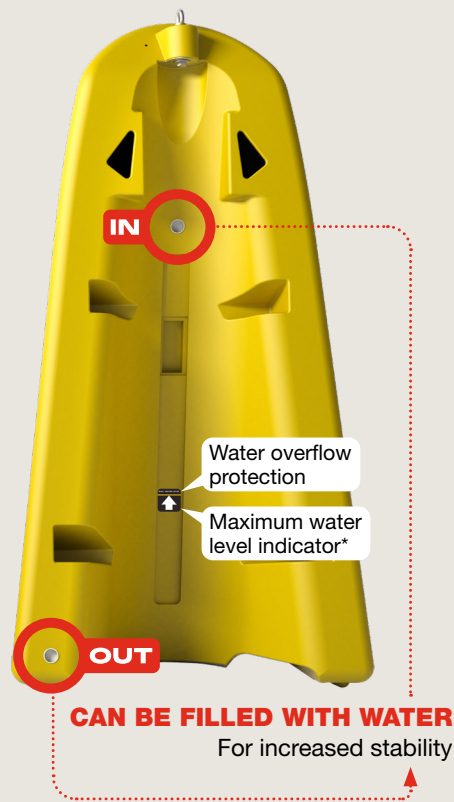

boplan®

**READY
FOR
IMPACT**

SAFETY TOTEM

**SAFETY CONE FOR OPTIMAL
PROTECTION AND SIGNALING**

SAFETY TOTEM

POLYMER SAFETY CONE FOR OPTIMAL PROTECTION AND SIGNALING

The **SAFETY TOTEM** ensures effective protection of dangerous obstacles on the work site where there is traffic from forklift trucks, trucks, bulldozers or other (heavy) rolling stock. Due to its height of 2m40 and striking yellow color, the totem also has a clear signaling function in which drivers and employees are remotely alerted to a possible danger even from e.g. a truck cabin. The mobile totem has a large panel on the front on which all kinds of messages can be communicated. Large black arrows indicate which side to pass the totem. The totem can be weighted with water (up to a maximum level see*) for optimal stability and has special recesses for easy transport with a forklift.

LIFTING EYE IN GALVANIZED STEEL

For quick and easy installation

EXTRA LARGE DESIGN

Clearly visible from e.g. truck cabin (2400mm H)

REPLACEABLE ARROWS

For indication along which the totem must be passed

SAFETY YELLOW

For maximum visibility (UV resistant polymer)

SIGNAGE BOARD

display your message here (1030mm H x 1370mm W)

SPECIAL RECESSES

For easy transportation with fork lift

APPLICATIONS / TYPICAL ENVIRONMENTS:

- Loading and unloading platforms
- Transport and logistics centers
- Distribution centers
- Warehouses and storage facilities
- Workplace areas with vehicle traffic
- Areas where special attention is required