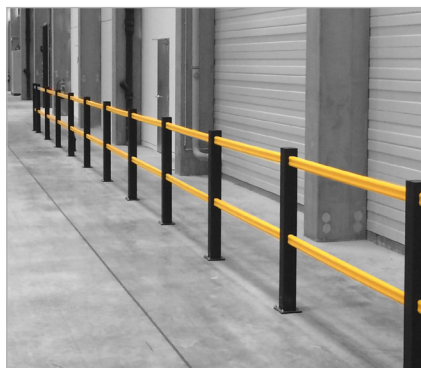

PRODUCT SPECIFICATIONS

APPLICATION			
Protection	Robust and economic handrail system for the physical demarcation of pedestrian zones.		
Impact performance at 90°	POST:	3300 Joule (Eq. to 2,5 ton - 5,8 km/h)	
	RAIL:	3500 Joule (Eq. to 2,5 ton - 6,0 km/h)	
MATERIAL			
Posts and rails	Extrilene® - UV resistant - Fire class E° - Non conductive - Impervious to most chemicals**		
Caps	Sustainable elastomer		
STANDARD COLOURS			
End post / Mid post	Standard: Yellow RAL 1003 Alternative: Black RAL 9005		
Handrails	Standard: Yellow RAL 1003 Alternative: Black/Photolum; Black/Red; Black/Yellow; Yellow/black; Yellow/Photolum		
BASEPLATES			
	Steel	Zinc Coated Steel	Stainless steel
Material	Steel 37	Steel 37	Stainless steel 304
Coating	Lacquered	Electroplated + Laquered	No lacquer / No coating
Colour	High gloss black	Mat black	Natural colour

*Classification according to EN 13501-1:2007 +A1:2009 - Fire classification of construction products and building elements.

**Ask your local sales office for resistance to specific chemicals.

FIXATIONS				
			ZC (Zinc coated)	SS (Stainless steel)
STANDARD	Wedge anchor		M12 x 120mm	M12 x 120mm
	Anchor rod (Chemical)		M12 x 120mm + Chemical resin	M12 x 120mm + Chemical resin
ALTERNATIVES	Concrete screw		Ø12mm x 100mm	Not available
	Asphalt anchor		Bolt M10 x 40mm + Screw Ø16mm	Not available
	Spit anchor		Bolt M12 x 100mm + Plug Ø20mm	Not available