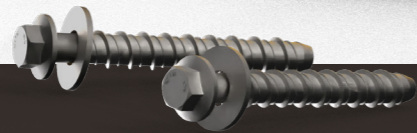

# **DOCK BUMPER**

**LOADING DOCK PROTECTION**

## LOADING DOCK PROTECTION

Protect your buildings, loading and unloading platforms and trucks with Boplan's **DOCK BUMPER**. Our robust, wear-resistant loading dock protection made from PU polymer, has a superior abrasion, cut and tear resistance compared to traditional EPDM rubber products on the market. Moreover, our DOCK BUMPER is reinforced with an integrated, galvanised metal plate and designed to absorb large impacts of manoeuvring vehicles against the loading bay. The size and striking colour of the DOCK BUMPER provide extra visibility and safety when docking.

### FEATURES:

- Robust design with shock absorber fins
- Superior abrasion, cut and tear resistance
- Integrated galvanised metal plate
- Long lifespan
- No mechanical components
- Chemical resistant (chemicals & oils)
- Highly visible for extra safety
- Only 2 fixation points
- Quick and straightforward installation
- Easy to replace (concrete screws, no chemical fixings or anchors)