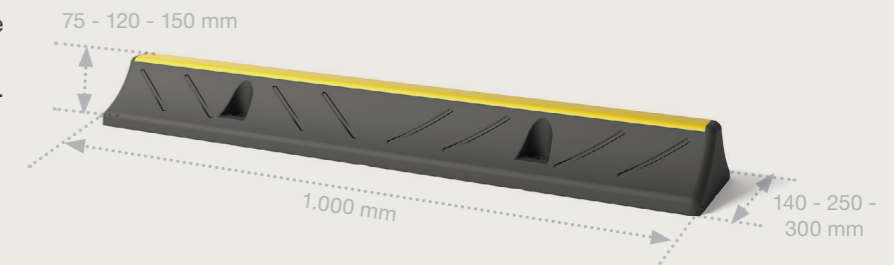

**READY
FOR
IMPACT**

WHEEL STOPS

**AN EFFECTIVE AND
RELIABLE SAFETY SOLUTION
FOR PARKING MANAGEMENT**

SPEED BUMP

Our WHEEL SPEED CONTROL is a durable speed bump made of sturdy UV-resistant vulcanised rubber. With 4 integrated reflectors for better visibility in the dark. Both end and middle pieces are available in black or yellow and can be combined in any number of ways to suit any road or passage width.

WHEEL SPEED CONTROL

CLEAR AND SAFE DELINEATION OF PARKING SPACES

The WS WHEELSTOP 105 has eight integrated yellow reflector strips for optimal visibility in all conditions.

WS WHEELSTOP 105

ROUNDED WHEEL STOP FOR DELINEATION OF PARKING SPACES

The WS WHEELSTOP 45 makes parking in car parks safe and easy. Its slim and sturdy design ensures optimal performance in any parking environment. With a white reflective strip on a black casing, the wheel stop is always visible, even in low light. The durable construction guarantees long-lasting performance. This makes the WHEELSTOP 45 a smart investment for commercial parking facilities.

WS WHEELSTOP 45

STOPS VEHICLES FROM PERFORMING A MANOEUVRE

The WS WHEELSTOP prevents vehicles from rolling over the edge of a parking space into another vehicle or a wall. A yellow ridge along the top ensures optimal visibility. It is available in three models and is suitable for all types of vehicles, from regular cars to 40-ton trucks.