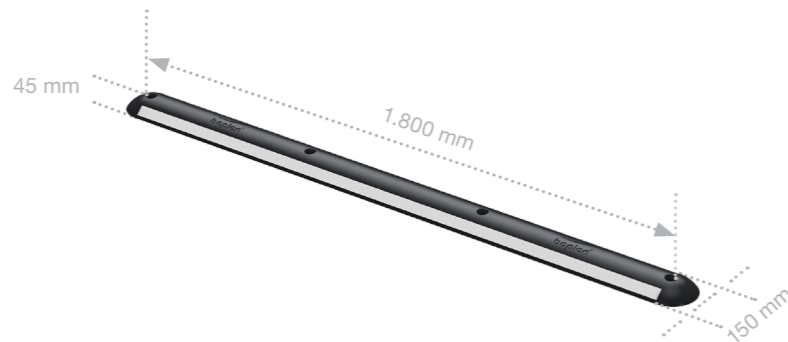

**READY
FOR
IMPACT**

WHEEL STOPS

**AN EFFECTIVE AND
RELIABLE SAFETY SOLUTION
FOR PARKING MANAGEMENT**

SPEED BUMP

Our WHEEL SPEED CONTROL is a durable speed bump made of sturdy UV-resistant vulcanised rubber. With 4 integrated reflectors for better visibility in the dark. Both end and middle pieces are available in black or yellow and can be combined in any number of ways to suit any road or passage width.

WHEEL SPEED CONTROL

CLEAR AND SAFE DELINEATION OF PARKING SPACES

The WS WHEELSTOP 105 has eight integrated yellow reflector strips for optimal visibility in all conditions.

WS WHEELSTOP 105

ROUNDED WHEEL STOP FOR DELINEATION OF PARKING SPACES

WS WHEELSTOP 45

STOPS VEHICLES FROM PERFORMING A MANOEUVRE

The WS WHEELSTOP prevents vehicles from rolling over the edge of a parking space into another vehicle or a wall. A yellow ridge along the top ensures optimal visibility. It is available in three models and is suitable for all types of vehicles, from regular cars to 40-ton trucks.