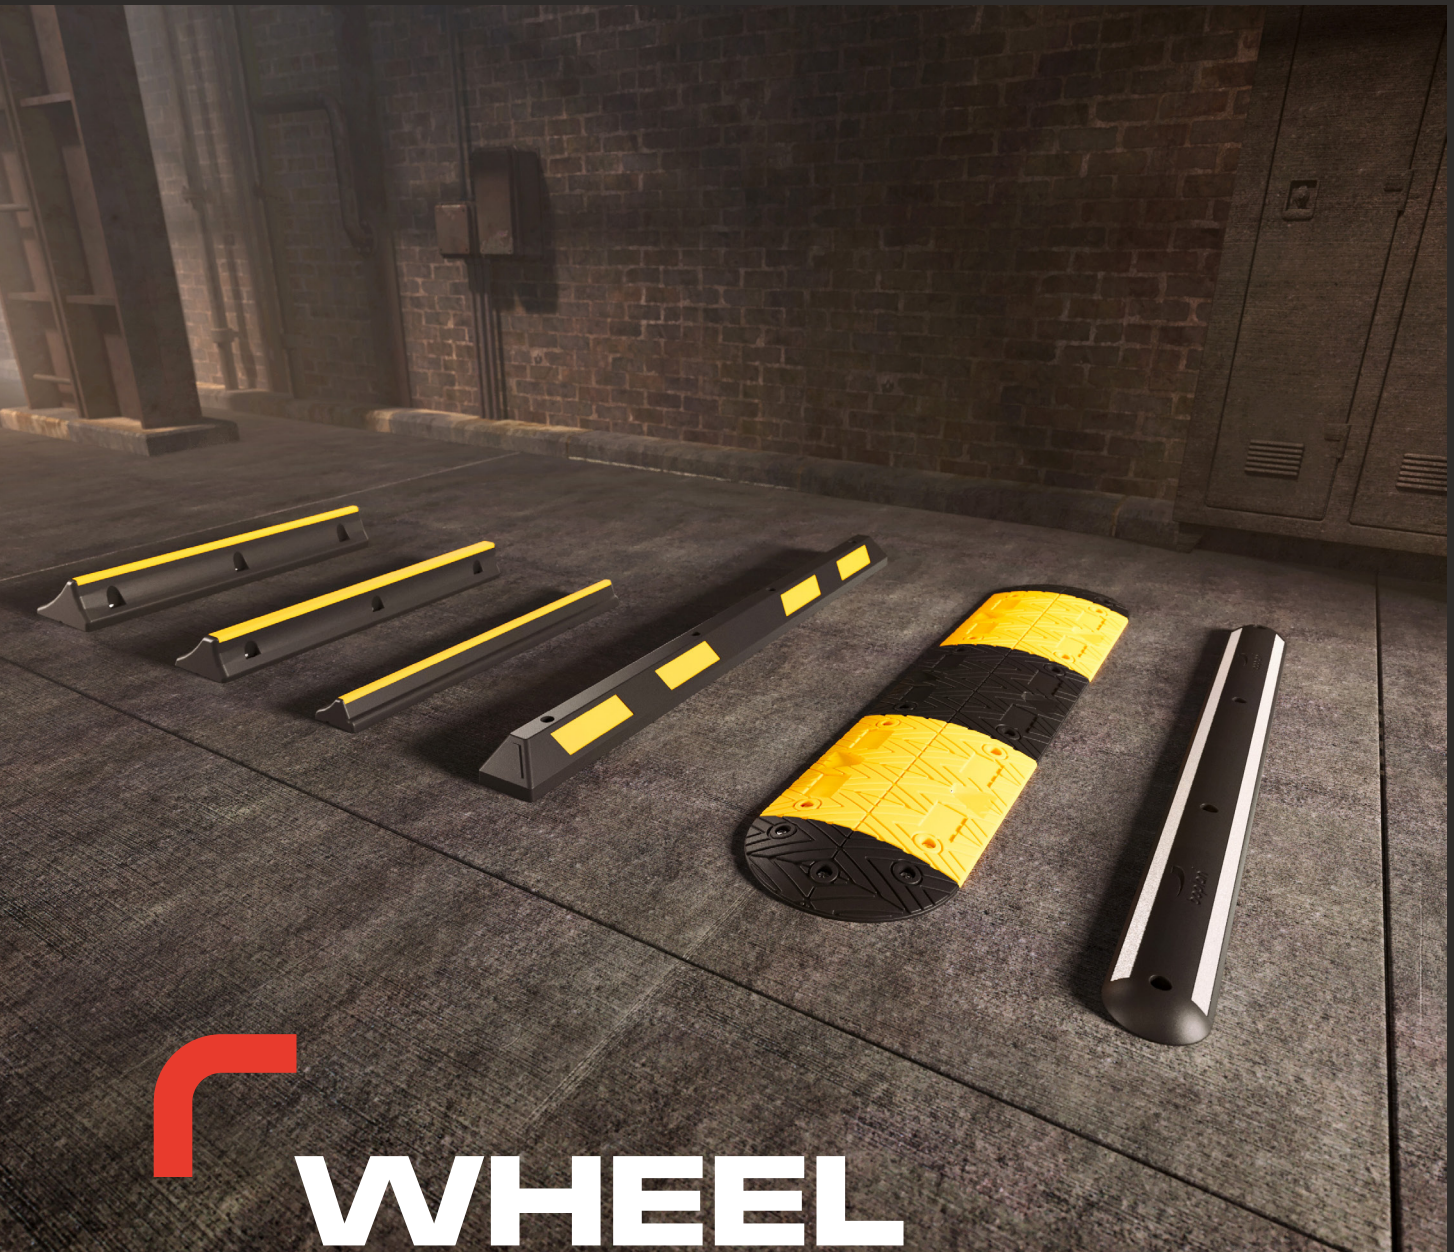

**READY
FOR
IMPACT**

WHEEL STOPS

**AN EFFECTIVE AND
RELIABLE SAFETY SOLUTION
FOR PARKING MANAGEMENT**

SPEED BUMP

Our WHEEL SPEED CONTROL is a durable speed bump made of sturdy UV-resistant vulcanised rubber. With 4 integrated reflectors for better visibility in the dark. Both end and middle pieces are available in black or yellow and can be combined in any number of ways to suit any road or passage width.

WHEEL SPEED CONTROL

CLEAR AND SAFE DELINEATION OF PARKING SPACES

The WS WHEELSTOP 105 has eight integrated yellow reflector strips for optimal visibility in all conditions.

WS WHEELSTOP 105

ROUNDED WHEEL STOP FOR DELINEATION OF PARKING SPACES

The WS WHEELSTOP 45 makes parking in car parks safe and easy. Its slim and sturdy design ensures optimal performance in any parking environment. With a white reflective strip on a black casing, the wheel stop is always visible, even in low light. The durable construction guarantees long-lasting performance. This makes the WHEELSTOP 45 a smart investment for commercial parking facilities.

WS WHEELSTOP 45

STOPS VEHICLES FROM PERFORMING A MANOEUVRE

The WS WHEELSTOP prevents vehicles from rolling over the edge of a parking space into another vehicle or a wall. A yellow ridge along the top ensures optimal visibility. It is available in three models and is suitable for all types of vehicles, from regular cars to 40-ton trucks.