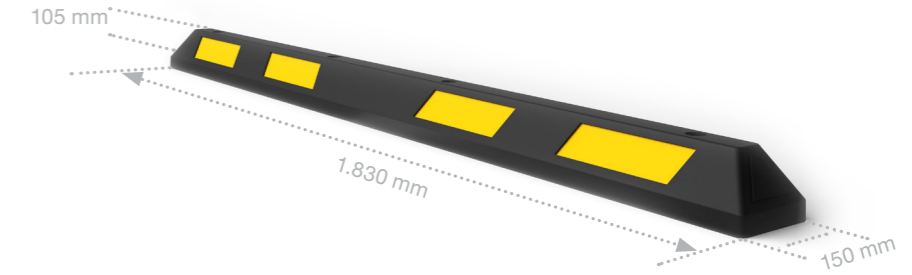

**READY
FOR
IMPACT**

WHEEL STOPS

**AN EFFECTIVE AND
RELIABLE SAFETY SOLUTION
FOR PARKING MANAGEMENT**

SPEED BUMP

Our WHEEL SPEED CONTROL is a durable speed bump made of sturdy UV-resistant vulcanised rubber. With 4 integrated reflectors for better visibility in the dark. Both end and middle pieces are available in black or yellow and can be combined in any number of ways to suit any road or passage width.

WHEEL SPEED CONTROL

CLEAR AND SAFE DELINEATION OF PARKING SPACES

The WS WHEELSTOP 105 has eight integrated yellow reflector strips for optimal visibility in all conditions.

WS WHEELSTOP 105

ROUNDED WHEEL STOP FOR DELINEATION OF PARKING SPACES

The WS WHEELSTOP 45 makes parking in car parks safe and easy. Its slim and sturdy design ensures optimal performance in any parking environment. With a white reflective strip on a black casing, the wheel stop is always visible, even in low light. The durable construction guarantees long-lasting performance. This makes the WHEELSTOP 45 a smart investment for commercial parking facilities.

WS WHEELSTOP 45

STOPS VEHICLES FROM PERFORMING A MANOEUVRE

The WS WHEELSTOP prevents vehicles from rolling over the edge of a parking space into another vehicle or a wall. A yellow ridge along the top ensures optimal visibility. It is available in three models and is suitable for all types of vehicles, from regular cars to 40-ton trucks.