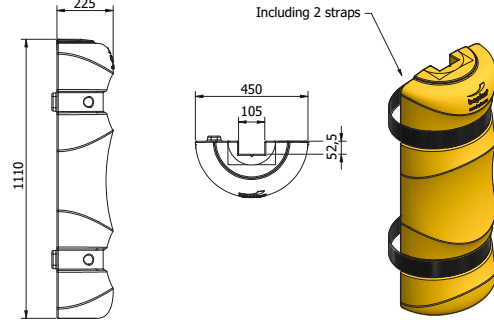

BOPLAN COLUMN PROTECTORS	
IMPACT RATING	90°
E80	< 80 kJ
E60	< 60 kJ
E50	< 50 kJ
E40	< 40 kJ
E35	< 35 kJ
E30	< 30 kJ
E25	< 25 kJ
E20	< 20 kJ
E15	< 15 kJ
E10	< 10 kJ
E5	< 5,0 kJ
E2	< 2,5 kJ
2,2 kJ	

TEST CONDITIONS TEMPERATURE: 20°C / 68°F IMPACT HEIGHT: 1000 mm / 40 Inch IMPACT ANGLE: 90° TEST FLOOR: CONCRETE C25/30 - 160 mm / 6 Inch MANUFACTURER ANCHOR PULL OUT: na	TEST VEHICLE WEIGHT: 2300 KG / 5070.63 lbs TYPE: COMMERCIAL FORK LIFT SIZE (L x W x h): 1890x1020x1970 mm / 74x40x78 Inch CONTACT AREA: STEEL BUMPER WIDTH: 600 mm / 24 Inch	BOPLAN TEST CENTRE Muizelstraat 12 8560 Moorsele Belgium
--	---	--

SUCCESS CRITERIA VEHICLE STOPPED - ASI (ACCELERATION SEVERITY INDEX) < 0.5

REFERENCE LIST - KP SERIES

KP100 - H1100 mm

KP1000-1100-S200YE

2 halves (2 straps 1800mm included)

KP1000-1100-S100YE

1 halve (2 straps 1800mm included)

KP150 - H1100 mm

KP1500-1100-S200YE

2 halves (2 straps 1800mm included)

KP1500-1100-S100YE

1 halve (2 straps 1800mm included)

KP200 - H1100 mm

KP2000-1100-S200YE

2 halves (3 straps 2400mm included)