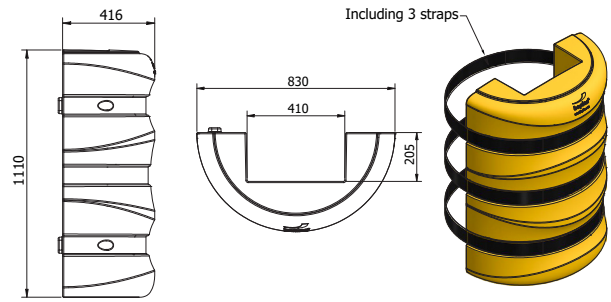

1 halve (1 strap 2400mm included)

KP300 - H1100 mm

KP3000-1100-S200YE

2 halves (3 straps 2400mm included)

KP3000-1100-S100YE

1 halve (3 straps 2400mm included)

KP300 - H500 mm

 KP3000-0500-S200YE
 KP3000-0500-S200RE ■

2 halves (1 strap 2400mm included)

 KP3000-0500-S100YE
 KP3000-0500-S100RE ■

1 halve (1 strap 2400mm included)

REFERENCE LIST - KP SERIES

KP400 - H1100 mm

KP4000-1100-S200YE

2 halves (3 straps 3400mm included)

KP4000-1100-S100YE

1 halve (3 straps 3400mm included)

KP500 - H1100 mm

KP5000-1100-S200YE

2 halves (3 straps 3400mm included)

KP5000-1100-S100YE

1 halve (3 straps 3400mm included)

KP600 - H1100 mm