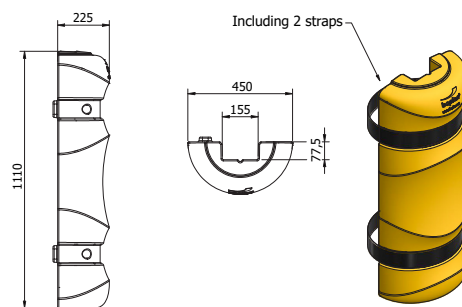

BOPLAN COLUMN PROTECTORS	
IMPACT RATING	90°
E80	< 80 kJ
E60	< 60 kJ
E50	< 50 kJ
E40	< 40 kJ
E35	< 35 kJ
E30	< 30 kJ
E25	< 25 kJ
E20	< 20 kJ
E15	< 15 kJ
E10	< 10 kJ
E5	< 5,0 kJ
E2	< 2,5 kJ
2,2 kJ	

TEST CONDITIONS TEMPERATURE: 20°C / 68°F IMPACT HEIGHT: 1000 mm / 40 Inch IMPACT ANGLE: 90° TEST FLOOR: CONCRETE C25/30 - 160 mm / 6 Inch MANUFACTURER ANCHOR PULL OUT: na	TEST VEHICLE WEIGHT: 2300 KG / 5070.63 lbs TYPE: COMMERCIAL FORK LIFT SIZE (L x W x h): 1890x1020x1970 mm / 74x40x78 Inch CONTACT AREA: STEEL BUMPER WIDTH: 600 mm / 24 Inch	BOPLAN TEST CENTRE Muizelstraat 12 8560 Moorsele Belgium
--	---	--

KP150 - H1100 mm

KP1500-1100-S200YE

2 halves (2 straps 1800mm included)

KP1500-1100-S100YE

1 halve (2 straps 1800mm included)

KP200 - H1100 mm

KP2000-1100-S200YE

2 halves (3 straps 2400mm included)

KP2000-1100-S100YE

1 halve (3 straps 2400mm included)

REFERENCE LIST - KP SERIES
KP200 - H500 mm

 KP2000-0500-S200YE
 KP2000-0500-S200RE ■

2 halves (1 strap 2400mm included)

 KP2000-0500-S100YE
 KP2000-0500-S100RE ■

1 halve (1 strap 2400mm included)

KP300 - H1100 mm

KP3000-1100-S200YE

2 halves (3 straps 2400mm included)

KP3000-1100-S100YE

1 halve (3 straps 2400mm included)

KP300 - H500 mm

 KP3000-0500-S200YE
 KP3000-0500-S200RE ■