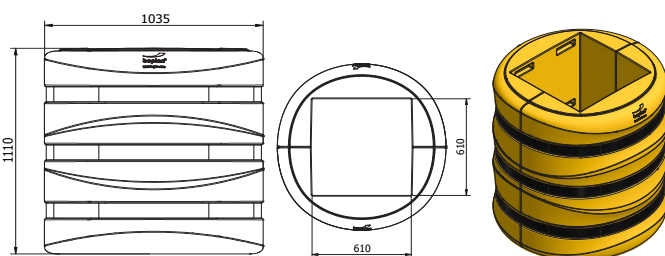

KP600 - H1100 mm

KP6000-1100-S200YE

2 halves (3 straps 4000mm included)