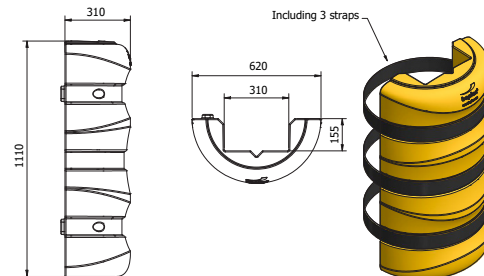

KP2000-1100-S100YE

1 halve (3 straps 2400mm included)

REFERENCE LIST - KP SERIES
KP200 - H500 mm

 KP2000-0500-S200YE
 KP2000-0500-S200RE ■

2 halves (1 strap 2400mm included)

 KP2000-0500-S100YE
 KP2000-0500-S100RE ■

1 halve (1 strap 2400mm included)

KP300 - H1100 mm

KP3000-1100-S200YE

2 halves (3 straps 2400mm included)

KP3000-1100-S100YE

1 halve (3 straps 2400mm included)

KP300 - H500 mm

 KP3000-0500-S200YE
 KP3000-0500-S200RE ■

2 halves (1 strap 2400mm included)

 KP3000-0500-S100YE
 KP3000-0500-S100RE ■

1 halve (1 strap 2400mm included)

REFERENCE LIST - KP SERIES

KP400 - H1100 mm

KP4000-1100-S200YE

2 halves (3 straps 3400mm included)