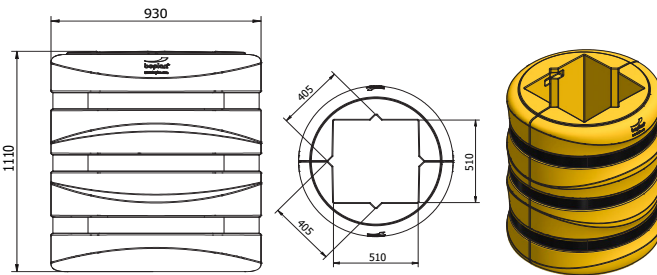

KP4000-1100-S100YE

1 halve (3 straps 3400mm included)

KP500 - H1100 mm

KP5000-1100-S200YE

2 halves (3 straps 3400mm included)

KP5000-1100-S100YE

1 halve (3 straps 3400mm included)

KP600 - H1100 mm