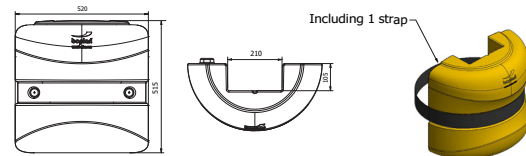

KP150 - H1100 mm

KP1500-1100-S200YE

2 halves (2 straps 1800mm included)

KP1500-1100-S100YE

1 halve (2 straps 1800mm included)

KP200 - H1100 mm

KP2000-1100-S200YE

2 halves (3 straps 2400mm included)

KP2000-1100-S100YE

1 halve (3 straps 2400mm included)

REFERENCE LIST - KP SERIES
KP200 - H500 mm

 KP2000-0500-S200YE
 KP2000-0500-S200RE ■

2 halves (1 strap 2400mm included)

 KP2000-0500-S100YE
 KP2000-0500-S100RE ■

1 halve (1 strap 2400mm included)

KP300 - H1100 mm

KP3000-1100-S200YE

2 halves (3 straps 2400mm included)

KP3000-1100-S100YE

1 halve (3 straps 2400mm included)

KP300 - H500 mm

 KP3000-0500-S200YE
 KP3000-0500-S200RE ■