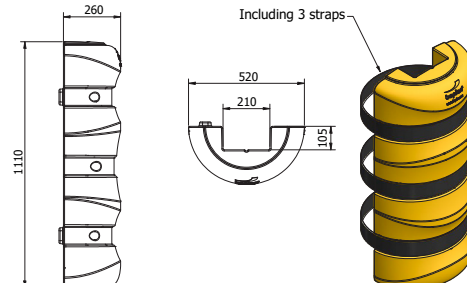

BOPLAN COLUMN PROTECTORS	
IMPACT RATING	90°
E80	< 80 kJ
E60	< 60 kJ
E50	< 50 kJ
E40	< 40 kJ
E35	< 35 kJ
E30	< 30 kJ
E25	< 25 kJ
E20	< 20 kJ
E15	< 15 kJ
E10	< 10 kJ
E5	< 5,0 kJ
E2	< 2,5 kJ
2,2 kJ	

TEST CONDITIONS TEMPERATURE: 20°C / 68°F IMPACT HEIGHT: 1000 mm / 40 Inch IMPACT ANGLE: 90° TEST FLOOR: CONCRETE C25/30 - 160 mm / 6 Inch MANUFACTURER ANCHOR PULL OUT: na	TEST VEHICLE WEIGHT: 2300 KG / 5070.63 lbs TYPE: COMMERCIAL FORK LIFT SIZE (L x W x h): 1890x1020x1970 mm / 74x40x78 Inch CONTACT AREA: STEEL BUMPER WIDTH: 600 mm / 24 Inch	BOPLAN TEST CENTRE Muizelstraat 12 8560 Moorsele Belgium
--	---	--

KP150 - H1100 mm

KP1500-1100-S200YE

2 halves (2 straps 1800mm included)

KP1500-1100-S100YE

1 halve (2 straps 1800mm included)

KP200 - H1100 mm

KP2000-1100-S200YE

2 halves (3 straps 2400mm included)

KP2000-1100-S100YE

1 halve (3 straps 2400mm included)

REFERENCE LIST - KP SERIES
KP200 - H500 mm

 KP2000-0500-S200YE
 KP2000-0500-S200RE ■

2 halves (1 strap 2400mm included)

 KP2000-0500-S100YE
 KP2000-0500-S100RE ■