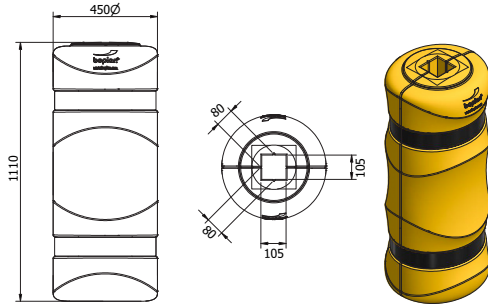

BOPLAN COLUMN PROTECTORS	
IMPACT RATING	90°
E80	< 80 kJ
E60	< 60 kJ
E50	< 50 kJ
E40	< 40 kJ
E35	< 35 kJ
E30	< 30 kJ
E25	< 25 kJ
E20	< 20 kJ
E15	< 15 kJ
E10	< 10 kJ
E5	< 5,0 kJ
E2	< 2,5 kJ
2,2 kJ	

TEST CONDITIONS TEMPERATURE: 20°C / 68°F IMPACT HEIGHT: 1000 mm / 40 Inch IMPACT ANGLE: 90° TEST FLOOR: CONCRETE C25/30 - 160 mm / 6 Inch MANUFACTURER ANCHOR PULL OUT: na	TEST VEHICLE WEIGHT: 2300 KG / 5070.63 lbs TYPE: COMMERCIAL FORK LIFT SIZE (L x W x h): 1890x1020x1970 mm / 74x40x78 Inch CONTACT AREA: STEEL BUMPER WIDTH: 600 mm / 24 Inch	BOPLAN TEST CENTRE Muizelstraat 12 8560 Moorsele Belgium
--	---	--

SUCCESS CRITERIA VEHICLE STOPPED - ASI (ACCELERATION SEVERITY INDEX) < 0.5

REFERENCE LIST - KP SERIES

KP100 - H1100 mm

KP1000-1100-S200YE

2 halves (2 straps 1800mm included)

KP1000-1100-S100YE

1 halve (2 straps 1800mm included)

KP150 - H1100 mm

KP1500-1100-S200YE

2 halves (2 straps 1800mm included)

KP1500-1100-S100YE

1 halve (2 straps 1800mm included)

KP200 - H1100 mm

KP2000-1100-S200YE

2 halves (3 straps 2400mm included)