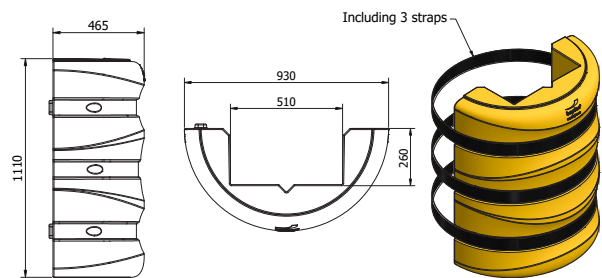

2 halves (1 strap 2400mm included)

 KP3000-0500-S100YE
 KP3000-0500-S100RE ■

1 halve (1 strap 2400mm included)

REFERENCE LIST - KP SERIES

KP400 - H1100 mm

KP4000-1100-S200YE

2 halves (3 straps 3400mm included)

KP4000-1100-S100YE

1 halve (3 straps 3400mm included)

KP500 - H1100 mm

KP5000-1100-S200YE

2 halves (3 straps 3400mm included)

KP5000-1100-S100YE

1 halve (3 straps 3400mm included)

KP600 - H1100 mm

COLUMN STRAP SETS

KP0099-1800-S200BL	Column strap set (2) - 100/150 - L1800mm - BL	
KP0099-2400-S100BL	Column strap set (1) - 200/300 - L2400mm - BL	
KP0099-2400-S300BL	Column strap set (3) - 200/300 - L2400mm - BL	
KP0099-3400-S300BL	Column strap set (3) - 400/500 - L3400mm - BL	
KP0099-4000-S300BL	Column strap set (3) - 600 - L4000mm - BL	