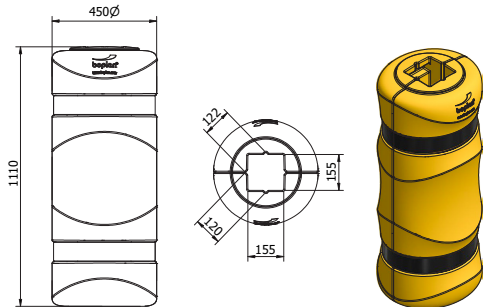

BOPLAN COLUMN PROTECTORS	
IMPACT RATING	90°
E80	< 80 kJ
E60	< 60 kJ
E50	< 50 kJ
E40	< 40 kJ
E35	< 35 kJ
E30	< 30 kJ
E25	< 25 kJ
E20	< 20 kJ
E15	< 15 kJ
E10	< 10 kJ
E5	< 5,0 kJ
E2	< 2,5 kJ
2,2 kJ	

TEST CONDITIONS TEMPERATURE: 20°C / 68°F IMPACT HEIGHT: 1000 mm / 40 Inch IMPACT ANGLE: 90° TEST FLOOR: CONCRETE C25/30 - 160 mm / 6 Inch MANUFACTURER ANCHOR PULL OUT: na	TEST VEHICLE WEIGHT: 2300 KG / 5070.63 lbs TYPE: COMMERCIAL FORK LIFT SIZE (L x W x h): 1890x1020x1970 mm / 74x40x78 Inch CONTACT AREA: STEEL BUMPER WIDTH: 600 mm / 24 Inch	BOPLAN TEST CENTRE Muizelstraat 12 8560 Moorsele Belgium
--	---	--

SUCCESS CRITERIA VEHICLE STOPPED - ASI (ACCELERATION SEVERITY INDEX) < 0.5

REFERENCE LIST - KP SERIES

KP100 - H1100 mm

KP1000-1100-S200YE

2 halves (2 straps 1800mm included)

KP1000-1100-S100YE

1 halve (2 straps 1800mm included)

KP150 - H1100 mm

KP1500-1100-S200YE

2 halves (2 straps 1800mm included)

KP1500-1100-S100YE

1 halve (2 straps 1800mm included)

KP200 - H1100 mm

KP2000-1100-S200YE

2 halves (3 straps 2400mm included)