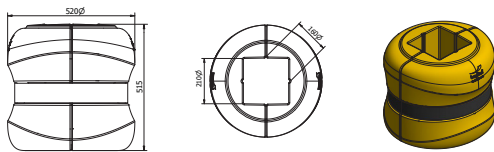

KP150 - H1100 mm

KP1500-1100-S200YE

2 halves (2 straps 1800mm included)

KP1500-1100-S100YE

1 halve (2 straps 1800mm included)

KP200 - H1100 mm

KP2000-1100-S200YE

2 halves (3 straps 2400mm included)

KP2000-1100-S100YE

1 halve (3 straps 2400mm included)

REFERENCE LIST - KP SERIES
KP200 - H500 mm

 KP2000-0500-S200YE
 KP2000-0500-S200RE ■

2 halves (1 strap 2400mm included)

 KP2000-0500-S100YE
 KP2000-0500-S100RE ■

1 halve (1 strap 2400mm included)

KP300 - H1100 mm

KP3000-1100-S200YE

2 halves (3 straps 2400mm included)

KP3000-1100-S100YE

1 halve (3 straps 2400mm included)

KP300 - H500 mm

 KP3000-0500-S200YE
 KP3000-0500-S200RE ■