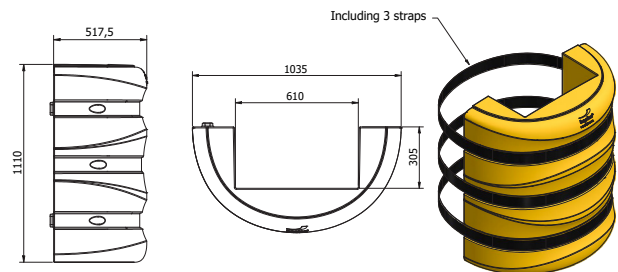

KP6000-1100-S100YE

1 halve (3 straps 4000mm included)