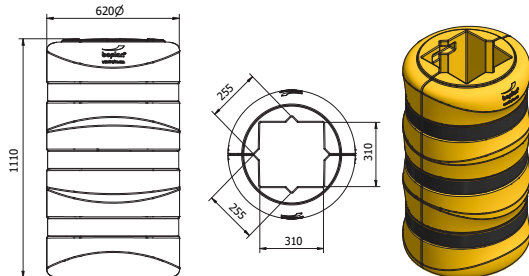

BOPLAN COLUMN PROTECTORS	
IMPACT RATING	90°
E80	< 80 kJ
E60	< 60 kJ
E50	< 50 kJ
E40	< 40 kJ
E35	< 35 kJ
E30	< 30 kJ
E25	< 25 kJ
E20	< 20 kJ
E15	< 15 kJ
E10	< 10 kJ
E5	< 5,0 kJ
E2	< 2,5 kJ
2,2 kJ	

TEST CONDITIONS TEMPERATURE: 20°C / 68°F IMPACT HEIGHT: 1000 mm / 40 Inch IMPACT ANGLE: 90° TEST FLOOR: CONCRETE C25/30 - 160 mm / 6 Inch MANUFACTURER ANCHOR PULL OUT: na	TEST VEHICLE WEIGHT: 2300 KG / 5070.63 lbs TYPE: COMMERCIAL FORK LIFT SIZE (L x W x h): 1890x1020x1970 mm / 74x40x78 Inch CONTACT AREA: STEEL BUMPER WIDTH: 600 mm / 24 Inch	BOPLAN TEST CENTRE Muizelstraat 12 8560 Moorsele Belgium
--	---	--

KP150 - H1100 mm

KP1500-1100-S200YE

2 halves (2 straps 1800mm included)

KP1500-1100-S100YE

1 halve (2 straps 1800mm included)

KP200 - H1100 mm

KP2000-1100-S200YE

2 halves (3 straps 2400mm included)

KP2000-1100-S100YE

1 halve (3 straps 2400mm included)

REFERENCE LIST - KP SERIES
KP200 - H500 mm

 KP2000-0500-S200YE
 KP2000-0500-S200RE ■

2 halves (1 strap 2400mm included)

 KP2000-0500-S100YE
 KP2000-0500-S100RE ■

1 halve (1 strap 2400mm included)

KP300 - H1100 mm

KP3000-1100-S200YE

2 halves (3 straps 2400mm included)

KP3000-1100-S100YE

1 halve (3 straps 2400mm included)

KP300 - H500 mm

 KP3000-0500-S200YE
 KP3000-0500-S200RE ■