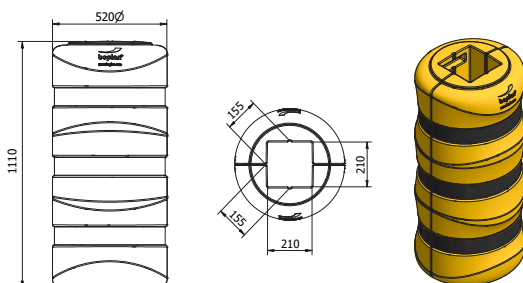

BOPLAN COLUMN PROTECTORS	
IMPACT RATING	90°
E80	< 80 kJ
E60	< 60 kJ
E50	< 50 kJ
E40	< 40 kJ
E35	< 35 kJ
E30	< 30 kJ
E25	< 25 kJ
E20	< 20 kJ
E15	< 15 kJ
E10	< 10 kJ
E5	< 5,0 kJ
E2	< 2,5 kJ
2,2 kJ	

TEST CONDITIONS TEMPERATURE: 20°C / 68°F IMPACT HEIGHT: 1000 mm / 40 Inch IMPACT ANGLE: 90° TEST FLOOR: CONCRETE C25/30 - 160 mm / 6 Inch MANUFACTURER ANCHOR PULL OUT: na	TEST VEHICLE WEIGHT: 2300 KG / 5070.63 lbs TYPE: COMMERCIAL FORK LIFT SIZE (L x W x h): 1890x1020x1970 mm / 74x40x78 Inch CONTACT AREA: STEEL BUMPER WIDTH: 600 mm / 24 Inch	BOPLAN TEST CENTRE Muizelstraat 12 8560 Moorsele Belgium
--	---	--

KP150 - H1100 mm

KP1500-1100-S200YE

2 halves (2 straps 1800mm included)

KP1500-1100-S100YE

1 halve (2 straps 1800mm included)

KP200 - H1100 mm

KP2000-1100-S200YE

2 halves (3 straps 2400mm included)