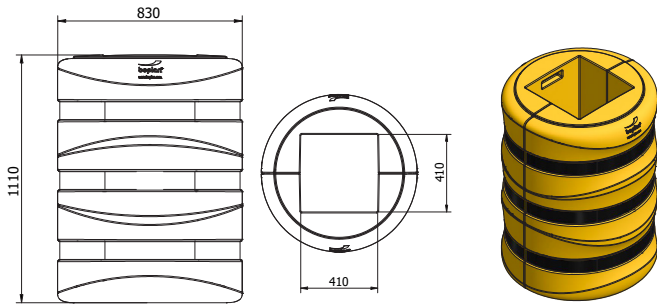

1 halve (1 strap 2400mm included)

KP300 - H1100 mm

KP3000-1100-S200YE

2 halves (3 straps 2400mm included)

KP3000-1100-S100YE

1 halve (3 straps 2400mm included)

KP300 - H500 mm

 KP3000-0500-S200YE
 KP3000-0500-S200RE ■

2 halves (1 strap 2400mm included)

 KP3000-0500-S100YE
 KP3000-0500-S100RE ■

1 halve (1 strap 2400mm included)

REFERENCE LIST - KP SERIES

KP400 - H1100 mm

KP4000-1100-S200YE

2 halves (3 straps 3400mm included)