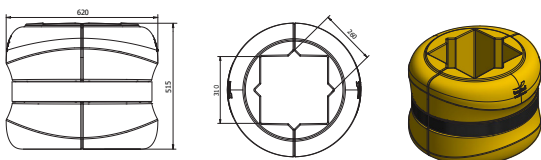

KP300 - H500 mm

KP3000-0500-S200YE
KP3000-0500-S200RE ■

2 halves (1 strap 2400mm included)