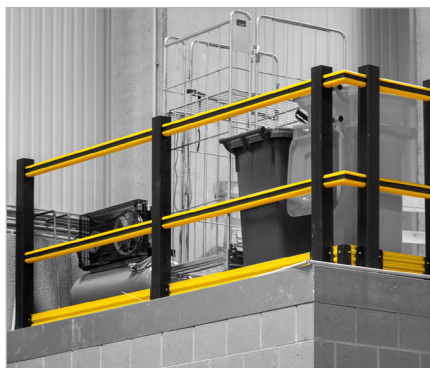

HD MEZZA HANDRAILS

Revision: 9 January 2026 2:29 PM
Boplan reference: HM0900-...

PRODUCT SPECIFICATIONS

APPLICATION			
Protection	Balustrade for pedestrians on mezzanine, floors and heights. The extra skirting board at the bottom eliminates the risk of objects sliding under the balustrade. HD Mezza is not intended for impact with fork lift trucks or other motorized vehicles.		
MATERIAL			
Posts and rails	Extrilene® - UV resistant - Fire class E ⁺ - Non conductive - Impervious to most chemicals ^{**}		
Skirting board	Glass fiber reinforced plastic		
Caps	Sustainable elastomer		
STANDARD COLOURS			
End post / Mid post	Black RAL 9005		
Handrails	Yellow RAL 1003 or Yellow/Black		
Skirting board	Yellow RAL 1003		
BASEPLATES			
	Steel	Zinc Coated Steel	Stainless steel
Material	Steel 37	Steel 37	SS 304
Coating	Lacquered	Electroplated + Laquered	No lacquer / No coating
Colour	High gloss black	Mat black	Natural colour

*Classification according to EN 13501-1:2007 +A1:2009 - Fire classification of construction products and building elements.
**Ask your local sales office for resistance to specific chemicals.

FIXATIONS			
		ZC (Zinc coated)	SS (Stainless steel)
STANDARD	Wedge anchor	 M12 x 120mm	M12 x 120mm
	Anchor rod (Chemical)	 M12 x 120mm + Chemical resin	M12 x 120mm + Chemical resin
ALTERNATIVES	Concrete screw	 Ø12mm x 100mm	Not available
	Spit anchor	 Bolt M12 x 100mm + Plug Ø20mm	Not available