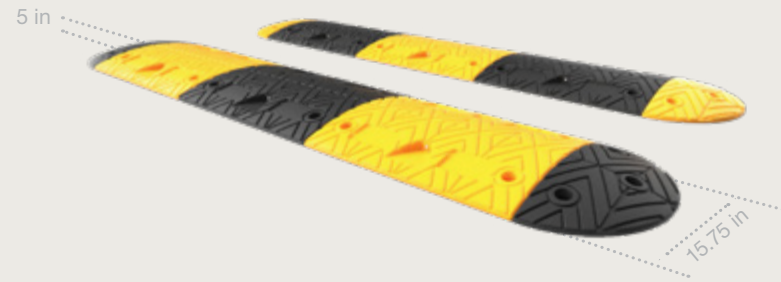

**READY
FOR
IMPACT**

WHEEL STOPS

**AN EFFECTIVE AND RELIABLE SAFETY
SOLUTION FOR PARKING MANAGEMENT**

SPEED BUMP

Our WHEEL SPEED CONTROL is a durable speed bump made from sturdy, UV-resistant vulcanized rubber. With 4 built-in reflectors to ensure better visibility in the dark. Both end and middle pieces come in black or yellow and can be combined in various ways to suit any road or passage width.

WHEEL SPEED CONTROL

ROUNDED WHEEL STOP FOR MARKING PARKING SPACES

The WS WHEELSTOP 45 makes parking in parking lots safe and easy. Its sleek, durable design ensures optimal performance in any parking environment. Featuring a white reflective strip on a black casing, the wheel stop remains visible, even in low light. The robust construction ensures long-lasting performance. This makes the WHEELSTOP 45 an excellent choice for commercial parking facilities.

WS WHEELSTOP 45

CLEAR AND SAFE MARKING OF PARKING SPACES

The WS WHEELSTOP 105 includes eight built-in yellow reflector strips for optimal visibility in any condition.

WS WHEELSTOP 105

PREVENTS VEHICLES FROM MANEUVERING OVER THE EDGE

The WS WHEELSTOP prevents vehicles from crossing the edge of a parking space into another vehicle or a wall. A yellow ridge along the top enhances visibility. Available in three models, it suits all types of vehicles, from regular cars to 40-ton trucks.