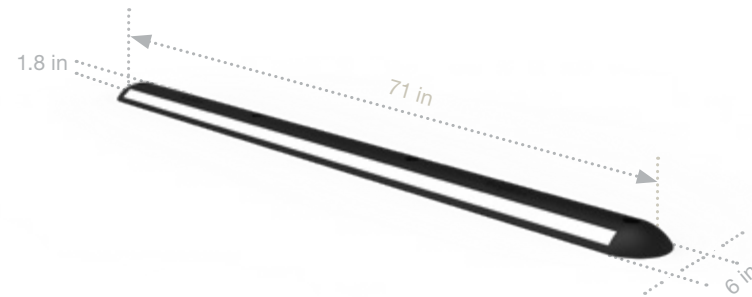

**READY
FOR
IMPACT**

WHEEL STOPS

**AN EFFECTIVE AND RELIABLE SAFETY
SOLUTION FOR PARKING MANAGEMENT**

SPEED BUMP

Our WHEEL SPEED CONTROL is a durable speed bump made from sturdy, UV-resistant vulcanized rubber. With 4 built-in reflectors to ensure better visibility in the dark. Both end and middle pieces come in black or yellow and can be combined in various ways to suit any road or passage width.

WHEEL SPEED CONTROL

ROUNDED WHEEL STOP FOR MARKING PARKING SPACES

The WS WHEELSTOP 45 makes parking in parking lots safe and easy. Its sleek, durable design ensures optimal performance in any parking environment. Featuring a white reflective strip on a black casing, the wheel stop remains visible, even in low light. The robust construction ensures long-lasting performance. This makes the WHEELSTOP 45 an excellent choice for commercial parking facilities.

The WS WHEELSTOP prevents vehicles from crossing the edge of a parking space into another vehicle or a wall. A yellow ridge along the top enhances visibility. Available in three models, it suits all types of vehicles, from regular cars to 40-ton trucks.