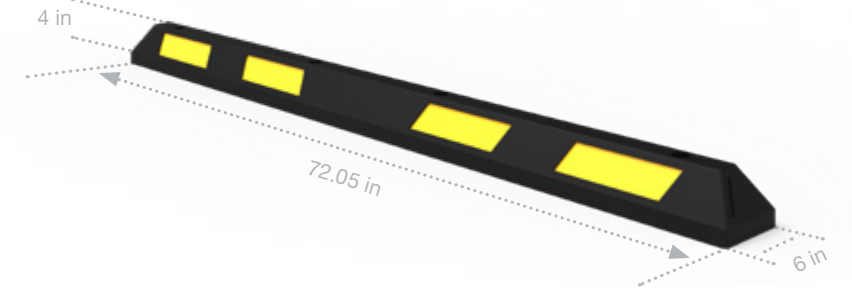

**READY
FOR
IMPACT**

WHEEL STOPS

**AN EFFECTIVE AND RELIABLE SAFETY
SOLUTION FOR PARKING MANAGEMENT**

SPEED BUMP

Our WHEEL SPEED CONTROL is a durable speed bump made from sturdy, UV-resistant vulcanized rubber. With 4 built-in reflectors to ensure better visibility in the dark. Both end and middle pieces come in black or yellow and can be combined in various ways to suit any road or passage width.

WHEEL SPEED CONTROL

ROUNDED WHEEL STOP FOR MARKING PARKING SPACES

The WS WHEELSTOP 45 makes parking in parking lots safe and easy. Its sleek, durable design ensures optimal performance in any parking environment. Featuring a white reflective strip on a black casing, the wheel stop remains visible, even in low light. The robust construction ensures long-lasting performance. This makes the WHEELSTOP 45 an excellent choice for commercial parking facilities.

WS WHEELSTOP 45

CLEAR AND SAFE MARKING OF PARKING SPACES

The WS WHEELSTOP 105 includes eight built-in yellow reflector strips for optimal visibility in any condition.

WS WHEELSTOP 105

PREVENTS VEHICLES FROM MANEUVERING OVER THE EDGE

The WS WHEELSTOP prevents vehicles from crossing the edge of a parking space into another vehicle or a wall. A yellow ridge along the top enhances visibility. Available in three models, it suits all types of vehicles, from regular cars to 40-ton trucks.