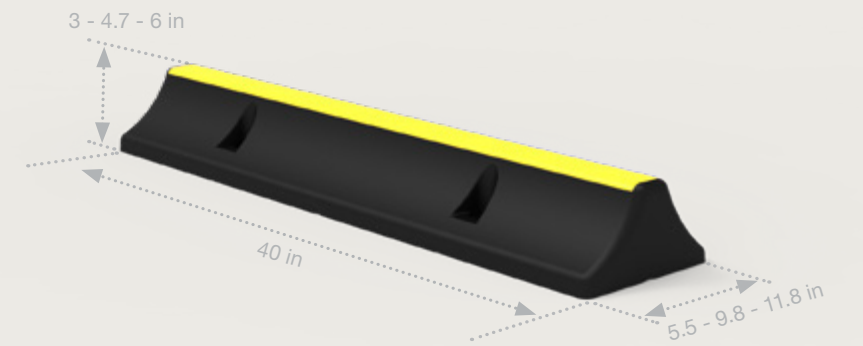

**READY
FOR
IMPACT**

WHEEL STOPS

**AN EFFECTIVE AND RELIABLE SAFETY
SOLUTION FOR PARKING MANAGEMENT**

SPEED BUMP

Our WHEEL SPEED CONTROL is a durable speed bump made from sturdy, UV-resistant vulcanized rubber. With 4 built-in reflectors to ensure better visibility in the dark. Both end and middle pieces come in black or yellow and can be combined in various ways to suit any road or passage width.

WHEEL SPEED CONTROL

ROUNDED WHEEL STOP FOR MARKING PARKING SPACES

The WS WHEELSTOP 45 makes parking in parking lots safe and easy. Its sleek, durable design ensures optimal performance in any parking environment. Featuring a white reflective strip on a black casing, the wheel stop remains visible, even in low light. The robust construction ensures long-lasting performance. This makes the WHEELSTOP 45 an excellent choice for commercial parking facilities.

WS WHEELSTOP 45

CLEAR AND SAFE MARKING OF PARKING SPACES

The WS WHEELSTOP 105 includes eight built-in yellow reflector strips for optimal visibility in any condition.

WS WHEELSTOP 105

PREVENTS VEHICLES FROM MANEUVERING OVER THE EDGE

The WS WHEELSTOP prevents vehicles from crossing the edge of a parking space into another vehicle or a wall. A yellow ridge along the top enhances visibility. Available in three models, it suits all types of vehicles, from regular cars to 40-ton trucks.