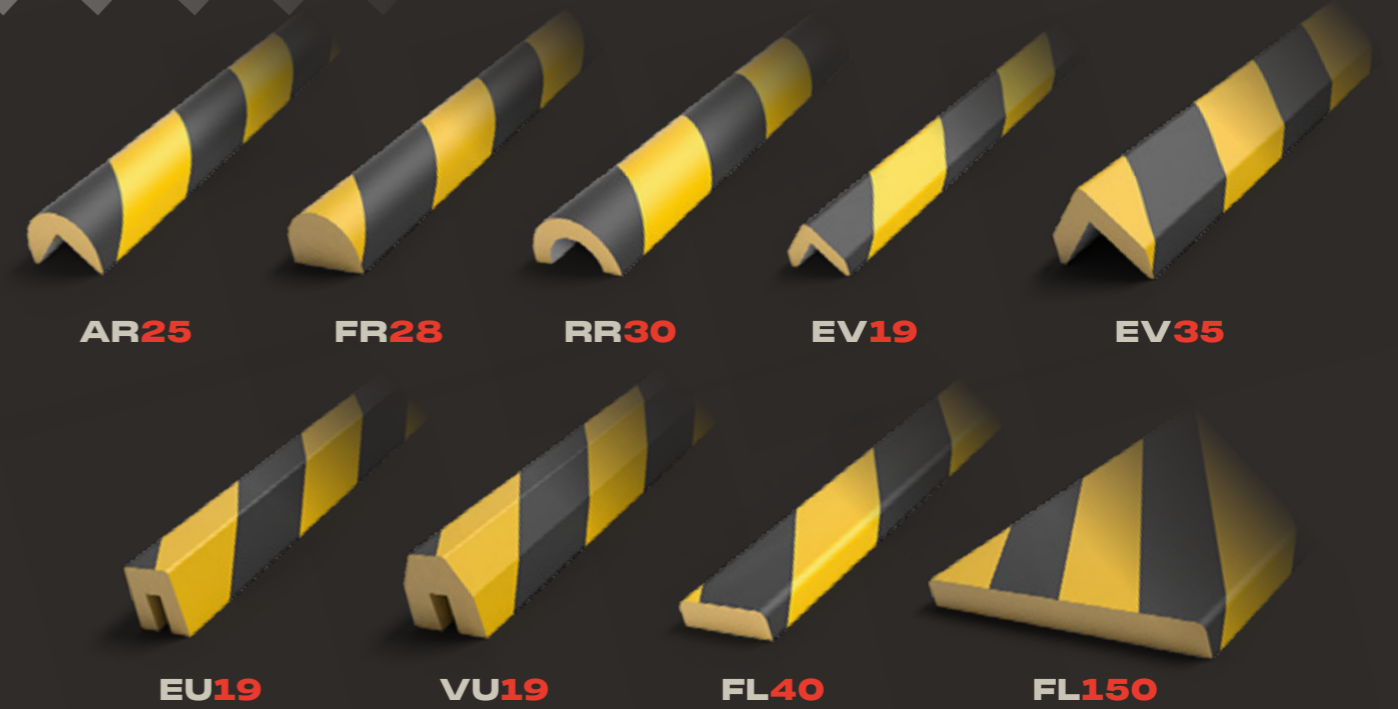

**READY
FOR
IMPACT**

PROTECTIVE BUMPERS

TO PREVENT INJURY AND DAMAGE

TEDDY PRO PROTECTIVE BUMPERS

PROTECTION TO PREVENT INJURY AND DAMAGE

Our range of protective bumpers is called **TEDDY PRO**. These are flexible and shock-absorbing PU bumpers for warehouses, production halls, garages and corridors. They are designed to protect workers from corners and sharp edges. Moreover, the bumpers prevent damage from collisions with small mobile equipment. The TEDDY PRO protective bumpers are quick and easy to install on any flat surface.

YELLOW-BLACK STRIPED

Warn passers-by of danger

FLEXIBLE BUMPER 1 OR 2 METRES IN LENGTH

Also fits curved surfaces

TEAR-RESISTANT FILM

For indoor use at temperatures between -40°C and +100°C

LONG-LASTING PROTECTION

- To prevent physical injury from bumping into corners or edges
- To prevent damage to scratch-sensitive materials
- Protect infrastructure against trolleys and carts

PERMANENT SOLVENT-FREE ADHESIVE

Suitable for most surfaces

SILICONE-FREE PAPER FILM

For easy and smooth application of the bumper

9 VERSIONS

»» ALSO AVAILABLE WITH STAINLESS STEEL BASE (SSB)

Achieve perfect adhesion on any surface with TEDDY PRO SSB. These bumpers have a stainless steel base and can be adhered to a variety of surfaces: from damp and oil-soaked to brick, wood and uneven surfaces.